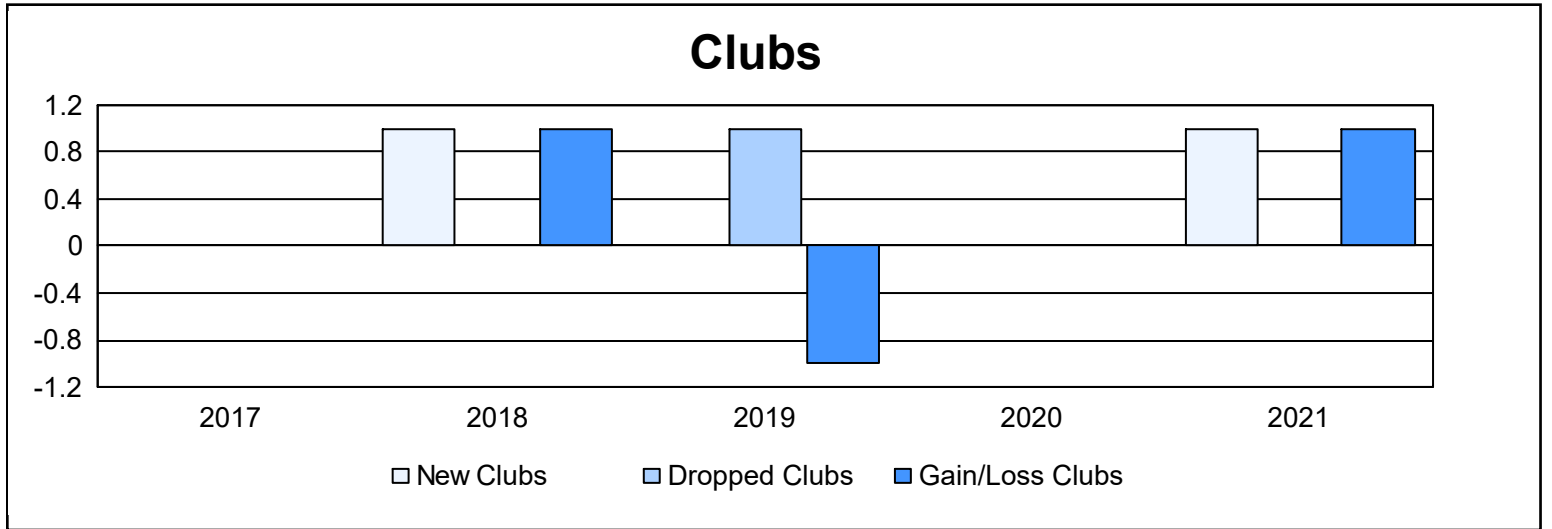

Year	New Clubs	Dropped Clubs	Gain/ Loss Clubs	New Members	Charter Members	Reinstate Members	Transfer Members	Total Member Added	Total Members Dropped	Gain/ Loss Members
2016-2017	0	0	0	98	1	8	16	123	166	-43
2017-2018	1	0	1	108	22	5	22	157	175	-18
2018-2019	0	1	-1	120	0	10	18	148	176	-28
2019-2020	0	0	0	57	0	5	18	80	177	-97
2020-2021	1	0	1	80	72	21	17	190	170	20
<b>Average</b>	<b>0</b>	<b>0</b>	<b>0</b>	<b>93</b>	<b>19</b>	<b>10</b>	<b>18</b>	<b>140</b>	<b>173</b>	<b>-33</b>

### Membership Composition June 2021 Cumulative