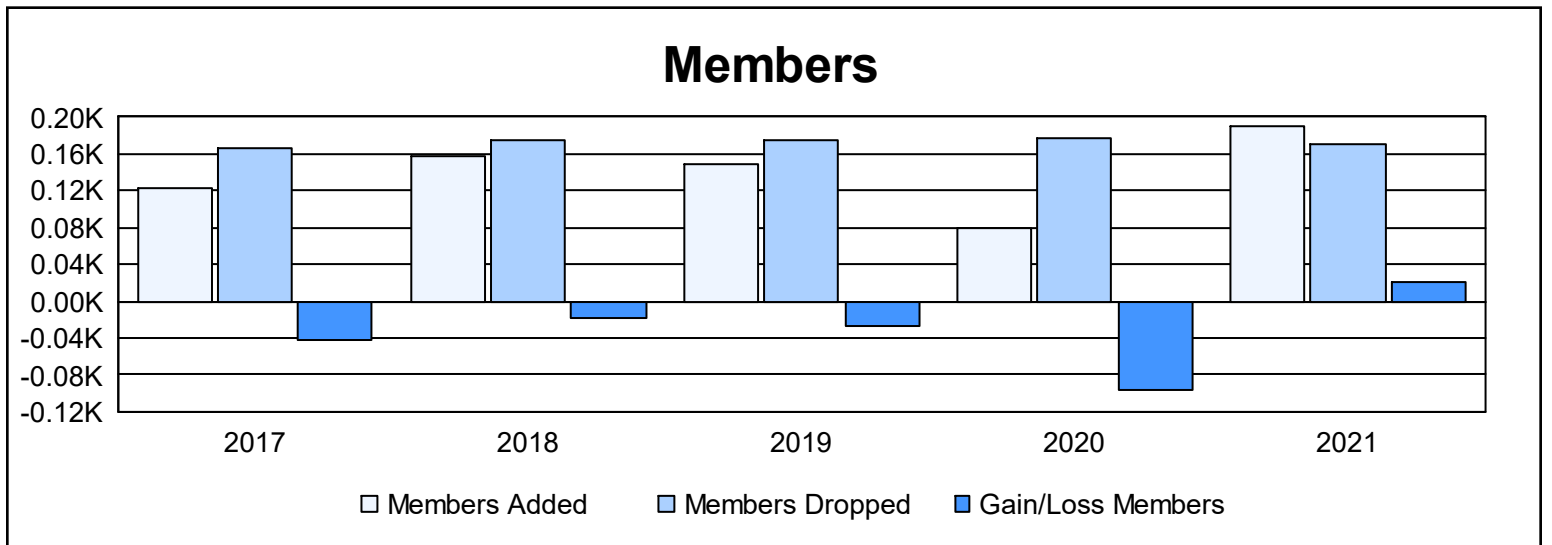

Year	New Clubs	Dropped Clubs	Gain/ Loss Clubs	New Members	Charter Members	Reinstate Members	Transfer Members	Total Member Added	Total Members Dropped	Gain/ Loss Members
2016-2017	0	0	0	98	1	8	16	123	166	-43
2017-2018	1	0	1	108	22	5	22	157	175	-18
2018-2019	0	1	-1	120	0	10	18	148	176	-28
2019-2020	0	0	0	57	0	5	18	80	177	-97
2020-2021	1	0	1	80	72	21	17	190	170	20
<b>Average</b>	<b>0</b>	<b>0</b>	<b>0</b>	<b>93</b>	<b>19</b>	<b>10</b>	<b>18</b>	<b>140</b>	<b>173</b>	<b>-33</b>

### Membership Composition June 2021 Cumulative