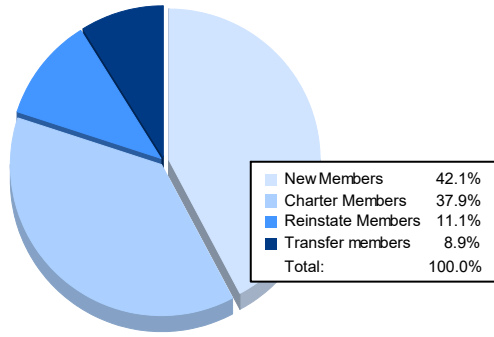

Year	New Clubs	Dropped Clubs	Gain/ Loss Clubs	New Members	Charter Members	Reinstate Members	Transfer Members	Total Member Added	Total Members Dropped	Gain/ Loss Members
2016-2017	0	0	0	98	1	8	16	123	166	-43
2017-2018	1	0	1	108	22	5	22	157	175	-18
2018-2019	0	1	-1	120	0	10	18	148	176	-28
2019-2020	0	0	0	57	0	5	18	80	177	-97
2020-2021	1	0	1	80	72	21	17	190	170	20
<b>Average</b>	<b>0</b>	<b>0</b>	<b>0</b>	<b>93</b>	<b>19</b>	<b>10</b>	<b>18</b>	<b>140</b>	<b>173</b>	<b>-33</b>

### Membership Composition June 2021 Cumulative